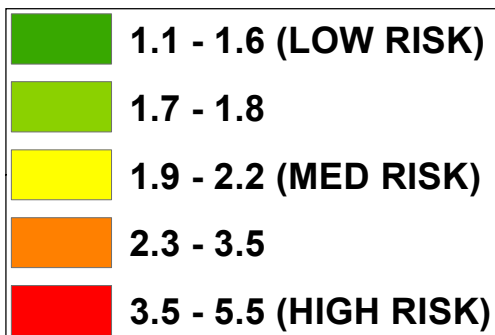

2005 Social Vulnerability Along the Gulf Coast

Texas Social Vulnerability

TOP 10 Vulnerable Counties

Bexar, TX
Harris, TX
Tarrant, TX
Dallas, TX
Pinellas, FL
Hillsborough, FL
Orange, FL
Palm Beach, FL
Broward, FL
Miami-Dade, FL